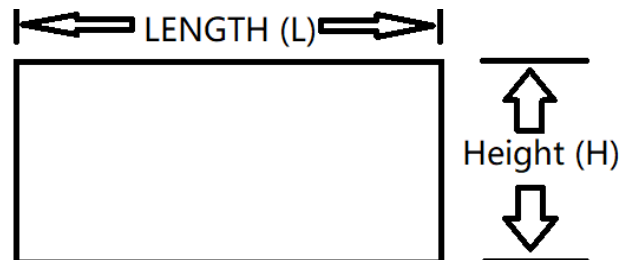

30ml Jars - 20mm(H) x 170mm (L)

50ml Jars - 20mm (H) x187mm (L)

Sheet mask satchel – (2 Labels- Front and Back) 50mm(H) x 100mm(L)

Lash & Brow wand – 48mm (H) x 65mm(L)

WHITE

30ml White MD Pumps - 38mm(H) x 152mm(L)

50ml White MD Pumps - 50mm(H) x 152mm(L)

100ml White MD Pumps - 80mm(H) x 152mm(L)

15ml White Jars -14mm(H) x 123mm(L)

50ml White Jars - 17mm(H) x 190mm (L)

100ml White Spray Bottle -80mm(H) x 130mm(L)

Sheet mask satchel – (2 Labels- Front and Back) 50mm(H) x 100mm(L)

**BLEED REQUIREMENTS**

A full bleed is when the color bleeds off the label. If your label design or background color is intended to cover the entire surface of the label, please note that we need a 2mm bleed around each edge of the label.

For example, if you have a 50mm x 105mm label where the color bleeds off the edges, you should size your design to 52mm x 107mm as this ensures a 2mm bleed around the entire label. Its also wise to leave at least 2mm of clear space (i.e. no significant design elements or text) inside the label size to allow for slight shifts during die-cutting.